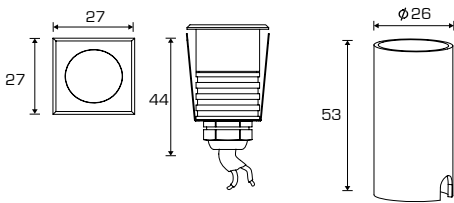

Inground Light Up Beam Type Mini LED TAURUS

Hard chromeplated Stainless steel 316
Aluminum anodized finishing or powder painting

334 131

LED Power	Colour Temp	Luminous
3V - 1,5 W	2000K	146 lm
	3000K	135 lm
	6000K	

LIGHT DISTRIBUTION

104# Mounting sleeve

334 132

LED Power	Colour Temp	Luminous
3V - 1,5 W	2000K	146 lm
	3000K	135 lm
	6000K	

LIGHT DISTRIBUTION