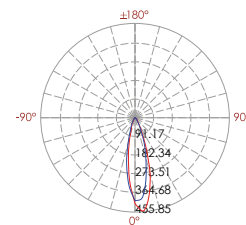

Inground Light Up Beam Type Mini LED TAURUS

Hard chromeplated Stainless steel 316
Aluminum anodized finishing or powder painting

334 131

LED Power	Colour Temp	Luminous
3V - 1,5 W	2000K	146 lm
	3000K	135 lm
	6000K	

LIGHT DISTRIBUTION

104# Mounting sleeve

334 132

LED Power	Colour Temp	Luminous
3V - 1,5 W	2000K	146 lm
	3000K	135 lm
	6000K	

LIGHT DISTRIBUTION