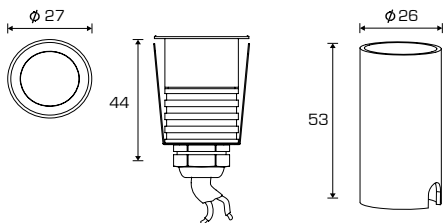

Inground Light Up Beam Type Mini LED TAURUS

Hard chromeplated Stainless steel 316
Aluminum anodized finishing or powder painting

334 131

LED Power	Colour Temp	Luminous
3V - 1,5 W	2000K	146 lm
	3000K	135 lm
	6000K	

LIGHT DISTRIBUTION

104# Mounting sleeve

334 132

LED Power	Colour Temp	Luminous
3V - 1,5 W	2000K	146 lm
	3000K	135 lm
	6000K	

LIGHT DISTRIBUTION