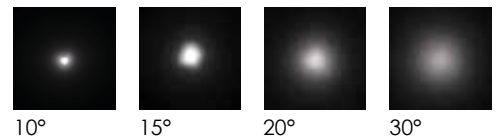

Inground Light Up Beam Type Mini LED TAURUS

Hard chromeplated Stainless steel 316
Aluminum anodized finishing or powder painting

334 131

LED Power	Colour Temp	Luminous
3V - 1,5 W	2000K	146 lm
	3000K	135 lm
	6000K	

LIGHT DISTRIBUTION

104# Mounting sleeve

334 132

LED Power	Colour Temp	Luminous
3V - 1,5 W	2000K	146 lm
	3000K	135 lm
	6000K	

LIGHT DISTRIBUTION